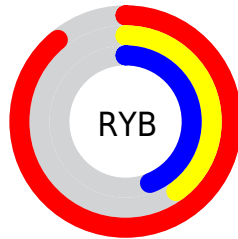

- Red (89%)
- Yellow (40%)
- Blue (44%)