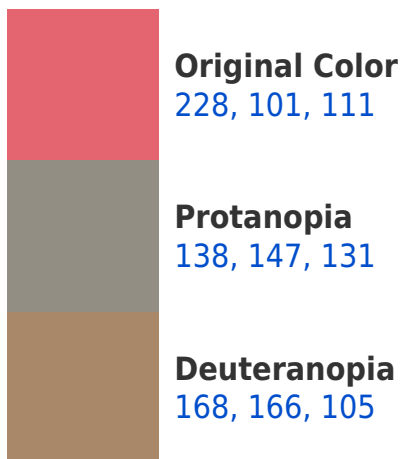

Color Blindness Simulation

Color vision deficiency is a very complex topic, and I could not describe the different causes any better than Wikipedia does, so if you want to learn more, you should check out their [article about color blindness](#).

Dichromacy