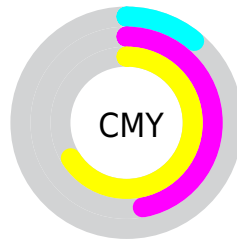

Details

The RYB color **228, 160, 87** is a light color, and the websafe version is hex **FF9966**. The color can be described as light muted orange. A complement of this color would be **87, 143, 228**, and the grayscale version is **158, 158, 158**.

A 20% lighter version of the original color is **255, 228, 138**, and **168, 108, 39** is the 20% darker color. If you saturate the color by 10%, you get **228, 149, 64**, and if you desaturate by 10%, it is **228, 171, 110**.

Distribution

Red (89%)

Green (53%)

Blue (34%)

Red (89%)

Yellow (63%)

Blue (34%)

Cyan (0%)

Magenta (41%)

Yellow (62%)

Black (11%)

Cyan (11%)

Magenta (47%)

Yellow (66%)

Brightness & Saturation Gradients

These gradients show how the RYB color 228, 160, 87 changes by changing the brightness by 10 percent. The first figure shows a shift by +10% for each color and the second figure -10%.