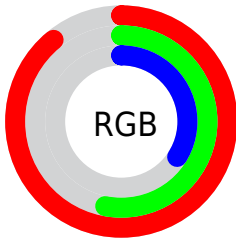

Distribution

Red (89%)

Green (53%)

Blue (34%)