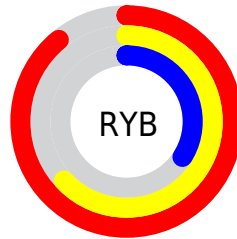

Details

The RYB color **228, 160, 87** is a light color, and the websafe version is hex **FF9966**. The color can be described as light muted orange. A complement of this color would be **87, 143, 228**, and the grayscale version is **158, 158, 158**.

A 20% lighter version of the original color is **255, 228, 138**, and **168, 108, 39** is the 20% darker color. If you saturate the color by 10%, you get **228, 149, 64**, and if you desaturate by 10%, it is **228, 171, 110**.

Distribution

Red (89%)

Green (53%)

Blue (34%)

Red (89%)

Yellow (63%)

Blue (34%)

Cyan (0%)