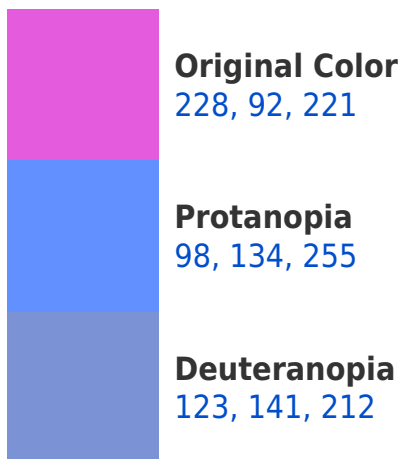

A 20% lighter version of the original color is **255, 149, 255**, and **169, 26, 165** is the 20% darker color. If you saturate the color by 10%, you get **228, 69, 220**, and if you desaturate by 10%, it is **228, 115, 222**.

92, 180, 228

115, 103, 114

179, 0, 169

51, 0, 48

Previews

White Background

This preview shows how the RYB color 228, 92, 221 looks on a white background.

Color Contrast Check

RYB 228, 92, 221 Background

This preview shows how black text looks on a background with the RYB color 228, 92, 221.

This preview shows how white text looks on a background with the RYB color 228, 92, 221.

Dichromacy

Tritanopia
217, 118, 126

Trichromacy

Original Color
228, 92, 221

Protanomaly
145, 125, 243

Deuteranomaly
161, 126, 215

Tritanomaly
221, 109, 161

Monochromacy