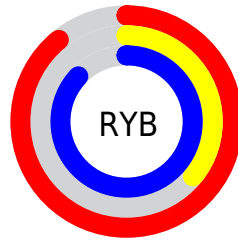

Red (89%)

Yellow (36%)

Blue (87%)