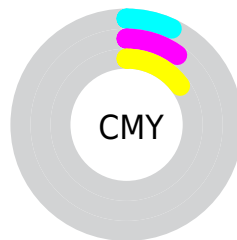

Details

The RYB color **229, 238, 216** is a light color, and the websafe version is hex FFFFFF. A complement of this color would be **216, 222, 238**, and the grayscale version is **231, 231, 231**.

A 20% lighter version of the original color is 255, 255, 255, and **172, 182, 161** is the 20% darker color. If you saturate the color by 10%, you get **219, 238, 192**, and if you desaturate by 10%, it is **238, 239, 240**.

Distribution

- Red (93%)
- Green (90%)
- Blue (85%)

- Red (90%)
- Yellow (93%)
- Blue (85%)

- Cyan (0%)
- Magenta (3%)
- Yellow (9%)
- Black (7%)

- Cyan (7%)
- Magenta (10%)
- Yellow (15%)

Brightness & Saturation Gradients

These gradients show how the RYB color 229, 238, 216 changes by changing the brightness by 10 percent. The first figure shows a shift by +10% for each color and the second figure -10%.

Similar to the brightness gradients but the following saturation gradients show a change of the RYB color 229, 238, 216 by changing the saturation by 10% instead.