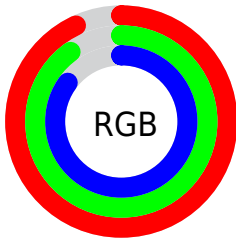

Distribution

- Red (93%)
- Green (90%)
- Blue (85%)