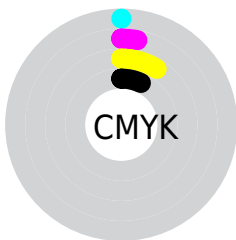

- Cyan (0%)
- Magenta (3%)
- Yellow (9%)
- Black (7%)