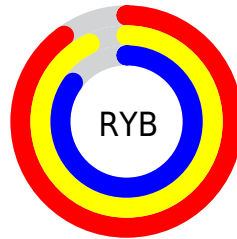

Conversions

Conversions Part 2

Format	Color
R _Y B	229, 238, 216
Decimal	15656664
CIE Lab	91.52, 0.44, 7.71
CIE LCh	92, 7.720, 86.749
Yxy	79.6333, 0.3274, 0.3434
Android (android.graphics.Color)	4293846744 (0xFFEEE6D8)
YUV	230.7960, -7.2944, 6.3179
Hunter-Lab	89.2375, -4.3369, 11.7481

Details

The RYB color **229, 238, 216** is a light color, and the websafe version is hex FFFFFF. A complement of this color would be **216, 222, 238**, and the grayscale version is **231, 231, 231**.

A 20% lighter version of the original color is 255, 255, 255, and **172, 182, 161** is the 20% darker color. If you saturate the color by 10%, you get **219, 238, 192**, and if you desaturate by 10%, it is **238, 239, 240**.

Distribution

- Red (93%)
- Green (90%)
- Blue (85%)

- Red (90%)
- Yellow (93%)
- Blue (85%)

- Cyan (0%)
- Magenta (3%)
- Yellow (9%)
- Black (7%)

- Cyan (7%)
- Magenta (10%)
- Yellow (15%)

Brightness & Saturation Gradients