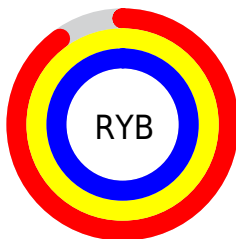

- Red (90%)
- Yellow (99%)
- Blue (99%)