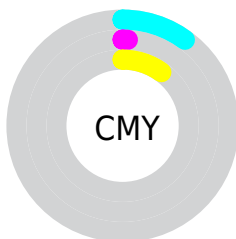

Details

The RYB color **229, 252, 253** is a light color, and the websafe version is hex **CCFFFF**. A complement of this color would be **253, 229, 252**, and the grayscale version is **243, 243, 243**.

A 20% lighter version of the original color is **255, 255, 255**, and **173, 194, 196** is the 20% darker color. If you saturate the color by 10%, you get **204, 251, 253**, and if you desaturate by 10%, it is **254, 253, 254**.

Distribution

- Red (90%)
- Green (99%)
- Blue (90%)

- Red (90%)
- Yellow (99%)
- Blue (99%)

- Cyan (9%)
- Magenta (0%)
- Yellow (9%)
- Black (1%)

- Cyan (10%)
- Magenta (1%)
- Yellow (10%)

Brightness & Saturation Gradients

These gradients show how the RYB color 229, 252, 253 changes by changing the brightness by 10 percent. The first figure shows a shift by +10% for each color and the second figure -10%.

Similar to the brightness gradients but the following saturation gradients show a change of the RYB color 229, 252, 253 by changing the saturation by 10% instead.