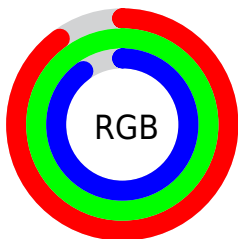

Distribution

- Red (90%)
- Green (99%)
- Blue (90%)