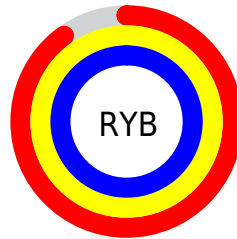

- Red (90%)
- Yellow (99%)
- Blue (100%)