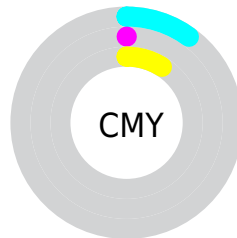

Details

The RYB color **229, 253, 255** is a light color, and the websafe version is hex **CCFFFF**. A complement of this color would be **255, 229, 253**, and the grayscale version is **245, 245, 245**.

A 20% lighter version of the original color is **255, 255, 255**, and **173, 196, 198** is the 20% darker color. If you saturate the color by 10%, you get **204, 251, 255**, and if you desaturate by 10%, it is **255, 255, 255**.

Distribution

- Red (90%)
- Green (100%)
- Blue (91%)

- Red (90%)
- Yellow (99%)
- Blue (100%)

- Cyan (10%)
- Magenta (0%)
- Yellow (9%)
- Black (0%)

- Cyan (10%)
- Magenta (0%)
- Yellow (9%)

Brightness & Saturation Gradients

These gradients show how the RYB color 229, 253, 255 changes by changing the brightness by 10 percent. The first figure shows a shift by +10% for each color and the second figure -10%.

Similar to the brightness gradients but the following saturation gradients show a change of the RYB color 229, 253, 255 by changing the saturation by 10% instead.