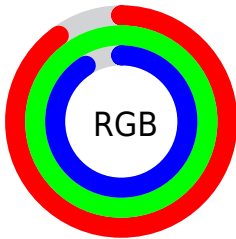

Distribution

- Red (90%)
- Green (100%)
- Blue (91%)