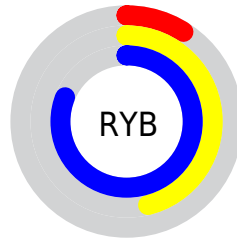

- Red (9%)
- Yellow (46%)
- Blue (81%)