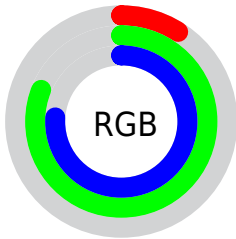

Distribution

- Red (9%)
- Green (81%)
- Blue (76%)