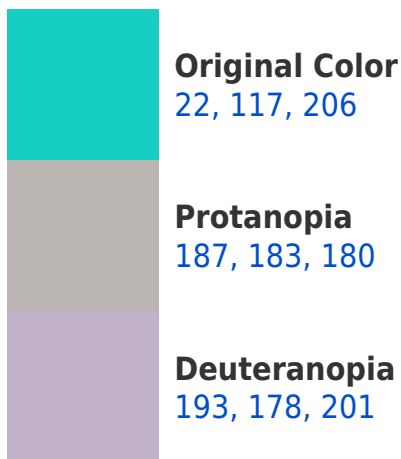

Any Text WCAG AAA × Fail

Black Background

This preview shows how the RYB color 22, 117, 206 looks on a black background.

Color Contrast Check

Large Text (above 18pt) WCAG AA ✓ Pass

Any Text WCAG AA ✓ Pass

Large Text (above 18pt) WCAG AAA ✓ Pass

Any Text WCAG AAA ✓ Pass

If you want to check with other color combinations, try the [Color Contrast Checker](#).

R Y B 22, 117, 206 Background

This preview shows how black text looks on a background with the R Y B color 22, 117, 206.

This preview shows how white text looks on a background with the R Y B color 22, 117, 206.

Color Blindness Simulation

Color vision deficiency is a very complex topic, and I could not describe the different causes any better than Wikipedia does, so if you want to learn more, you should check out their [article about color blindness](#).

Dichromacy

Tritanopia
51, 131, 219

Trichromacy

Original Color

22, 117, 206

Protanomaly

127, 161, 191

Deuteranomaly