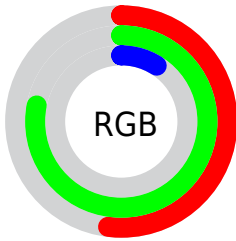

Distribution

Red (52%)

Green (78%)

Blue (9%)