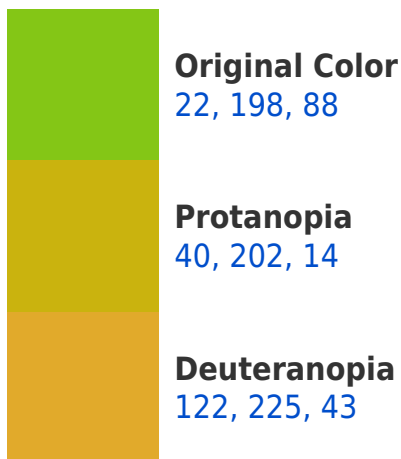

## White Background

This preview shows how the RYB color 22, 198, 88 looks on a white background.

# Black Background

## **RYB 22, 198, 88 Background**

This preview shows how black text looks on a background with the RYB color 22, 198, 88.

This preview shows how white text looks on a background with the RYB color 22, 198, 88.

## Dichromacy

**Tritanopia**  
152, 171, 199