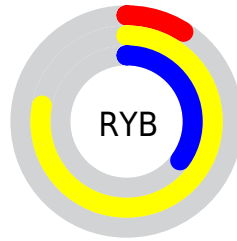

## Conversions Part 2

Format	Color
<a href="#">RYB</a>	<a href="#">22, 198, 88</a>
Decimal	<a href="#">8701462</a>
CIELab	<a href="#">73.12, -44.27, 70.11</a>
CIELCh	<a href="#">73, 82.912, 122.271</a>
Yxy	<a href="#">45.3516, 0.3591, 0.5454</a>
Android (android.graphics.Color)	<a href="#">4286891542 (0xFF84C616)</a>
YUV	<a href="#">158.2020, -67.1476, -22.9792</a>
Hunter-Lab	<a href="#">67.3436, -38.7191, 40.1507</a>

# Details

The RYB color **22, 198, 88** is a dark color, and the websafe version is hex **99CC00**. The color can be described as dark washed chartreuse. A complement of this color would be **88, 22, 198**, and the grayscale version is **159, 159, 159**.

A 20% lighter version of the original color is **89, 255, 154**, and **0, 144, 70** is the 20% darker color. If you saturate the color by 10%, you get **2, 198, 75**, and if you desaturate by 10%, it is **42, 198, 101**.

# Distribution

Red (52%)

Green (78%)

Blue (9%)

Red (9%)

Yellow (78%)

Blue (35%)

Cyan (33%)