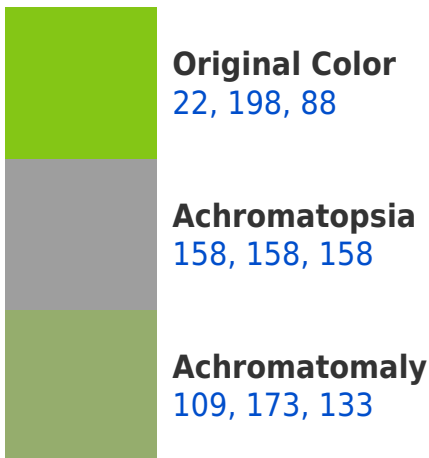

## **RYB 22, 198, 88 Background**

This preview shows how black text looks on a background with the RYB color 22, 198, 88.

This preview shows how white text looks on a background with the RYB color 22, 198, 88.

## Dichromacy

**Tritanopia**  
152, 171, 199

# Trichromacy

# Monochromacy