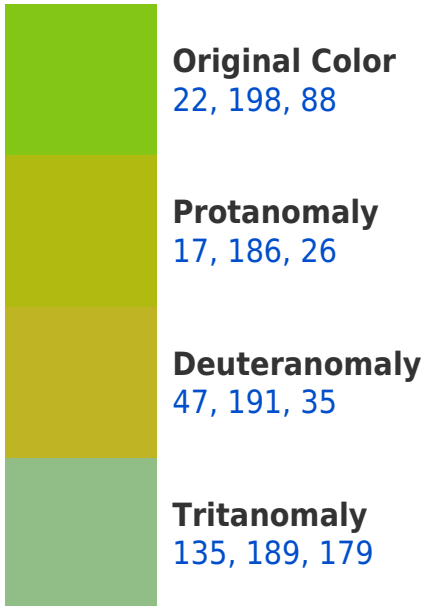

## **RYB 22, 198, 88 Background**

This preview shows how black text looks on a background with the RYB color 22, 198, 88.

This preview shows how white text looks on a background with the RYB color 22, 198, 88.

# Color Blindness Simulation

Color vision deficiency is a very complex topic, and I could not describe the different causes any better than Wikipedia does, so if you want to learn more, you should check out their [article about color blindness](#).

## Dichromacy

**Tritanopia**  
152, 171, 199

# Trichromacy