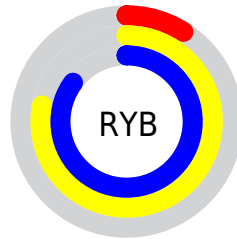

- Red (9%)
- Yellow (78%)
- Blue (85%)