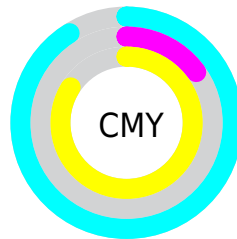

Details

The RYB color **22, 199, 216** is a dark color, and the websafe version is hex **00CC00**. The color can be described as dark washed green. A complement of this color would be **216, 22, 197**, and the grayscale version is **139, 139, 139**.

A 20% lighter version of the original color is **102, 255, 245**, and **0, 159, 159** is the 20% darker color. If you saturate the color by 10%, you get **0, 197, 216**, and if you desaturate by 10%, it is **44, 201, 216**.

Distribution

- Red (9%)
- Green (85%)
- Blue (16%)

- Red (9%)
- Yellow (78%)
- Blue (85%)

- Cyan (90%)
- Magenta (0%)
- Yellow (81%)
- Black (15%)

- Cyan (91%)
- Magenta (15%)
- Yellow (84%)

Brightness & Saturation Gradients

These gradients show how the RYB color 22, 199, 216 changes by changing the brightness by 10 percent. The first figure shows a shift by +10% for each color and the second figure -10%.

Similar to the brightness gradients but the following saturation gradients show a change of the RYB color 22, 199, 216 by changing the saturation by 10% instead.