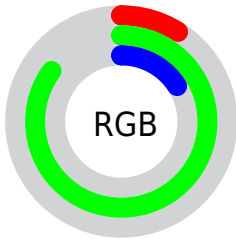

Distribution

- Red (9%)
- Green (85%)
- Blue (16%)