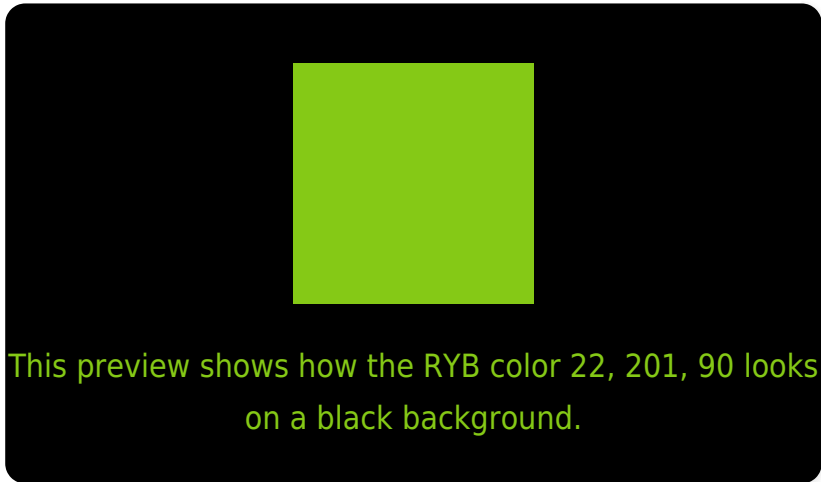

## White Background

This preview shows how the RYB color 22, 201, 90 looks on a white background.

# Black Background