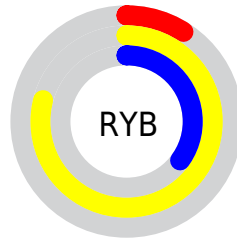

Red (9%)

Yellow (79%)

Blue (35%)