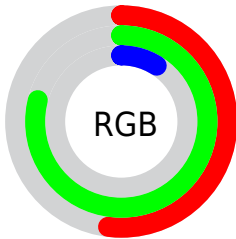

Distribution

Red (52%)

Green (79%)

Blue (9%)