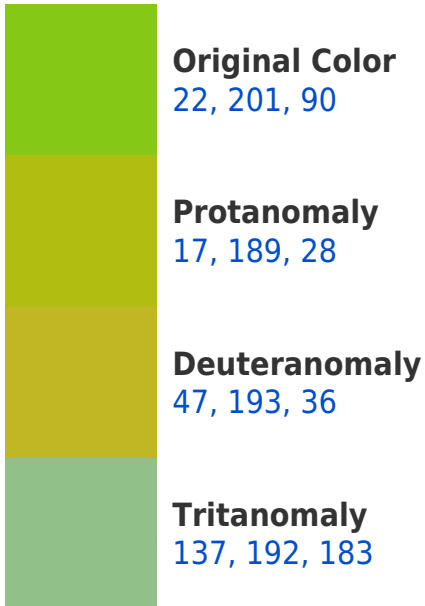

## RYP 22, 201, 90 Background

This preview shows how black text looks on a background with the RYP color 22, 201, 90.

This preview shows how white text looks on a background with the RYP color 22, 201, 90.

# Color Blindness Simulation

Color vision deficiency is a very complex topic, and I could not describe the different causes any better than Wikipedia does, so if you want to learn more, you should check out their [article about color blindness](#).

## Dichromacy

**Tritanopia**  
153, 173, 202

# Trichromacy