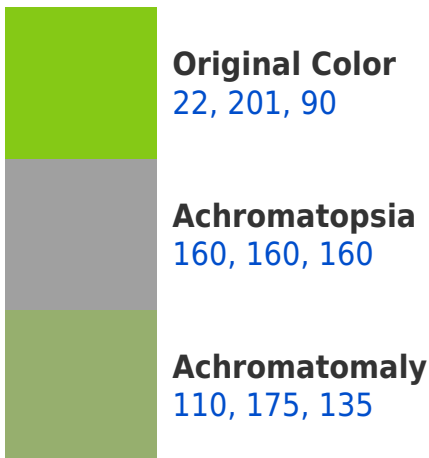

## RYP 22, 201, 90 Background

This preview shows how black text looks on a background with the RYP color 22, 201, 90.

This preview shows how white text looks on a background with the RYP color 22, 201, 90.

## Dichromacy

**Tritanopia**  
153, 173, 202

# Trichromacy

# Monochromacy