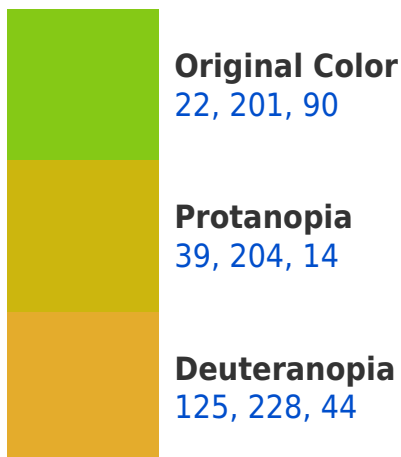

## White Background

This preview shows how the RYB color 22, 201, 90 looks on a white background.

# Black Background

## RYP 22, 201, 90 Background

This preview shows how black text looks on a background with the RYP color 22, 201, 90.

This preview shows how white text looks on a background with the RYP color 22, 201, 90.

## Dichromacy

**Tritanopia**  
153, 173, 202