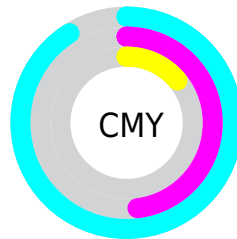

# Details

The RYB color **22, 93, 219** is a dark color, and the websafe version is hex **0099FF**. The color can be described as dark washed azure. A complement of this color would be **219, 175, 22**, and the grayscale version is **109, 109, 109**.

A 20% lighter version of the original color is **107, 159, 255**, and **0, 55, 163** is the 20% darker color. If you saturate the color by 10%, you get **0, 79, 219**, and if you desaturate by 10%, it is **44, 107, 219**.

# Distribution

- Red (9%)
- Green (52%)
- Blue (86%)

- Red (9%)
- Yellow (36%)
- Blue (86%)

- Cyan (90%)
- Magenta (39%)
- Yellow (0%)
- Black (14%)

- Cyan (91%)
- Magenta (48%)
- Yellow (14%)

# Brightness & Saturation Gradients

These gradients show how the RYB color 22, 93, 219 changes by changing the brightness by 10 percent. The first figure shows a shift by +10% for each color and the second figure -10%.