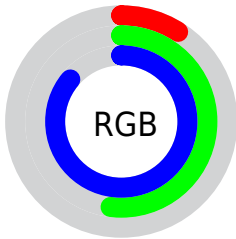

Distribution

- Red (9%)
- Green (52%)
- Blue (86%)