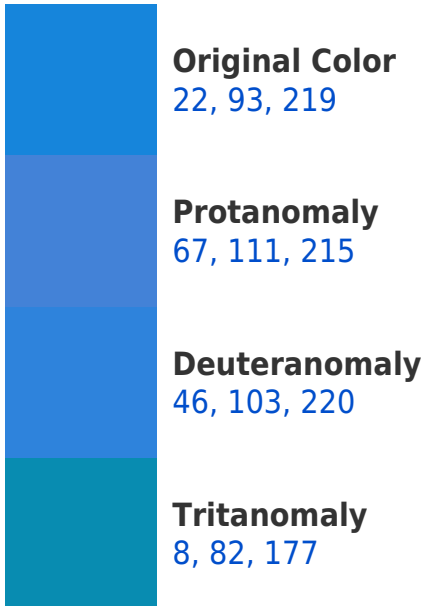

## R<sub>Y</sub>B 22, 93, 219 Background

This preview shows how black text looks on a background with the R<sub>Y</sub>B color 22, 93, 219.

This preview shows how white text looks on a background with the R<sub>Y</sub>B color 22, 93, 219.

# Color Blindness Simulation

Color vision deficiency is a very complex topic, and I could not describe the different causes any better than Wikipedia does, so if you want to learn more, you should check out their [article about color blindness](#).

## Dichromacy

**Tritanopia**  
0, 74, 153

# Trichromacy