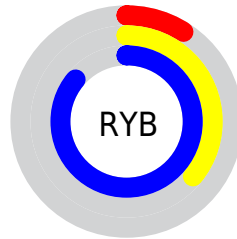

- Red (9%)
- Yellow (36%)
- Blue (86%)