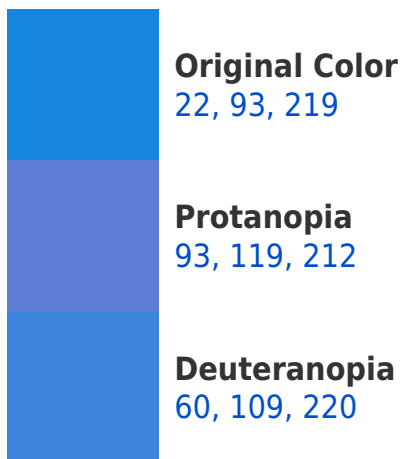

## White Background

This preview shows how the RYB color 22, 93, 219 looks on a white background.

# Black Background

This preview shows how the RYB color 22, 93, 219 looks on a black background.

## R<sub>Y</sub>B 22, 93, 219 Background

This preview shows how black text looks on a background with the R<sub>Y</sub>B color 22, 93, 219.

This preview shows how white text looks on a background with the R<sub>Y</sub>B color 22, 93, 219.

## Dichromacy

**Tritanopia**  
0, 74, 153