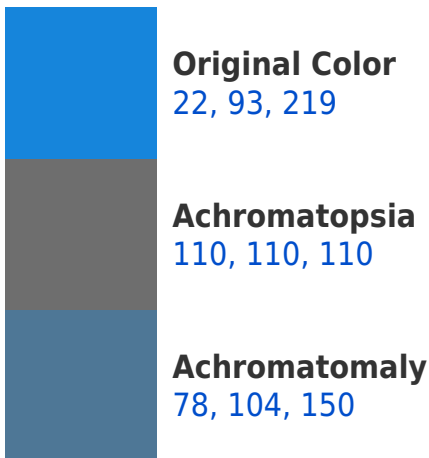

## R<sub>Y</sub>B 22, 93, 219 Background

This preview shows how black text looks on a background with the R<sub>Y</sub>B color 22, 93, 219.

This preview shows how white text looks on a background with the R<sub>Y</sub>B color 22, 93, 219.

## Dichromacy

**Tritanopia**  
0, 74, 153

# Trichromacy

# Monochromacy