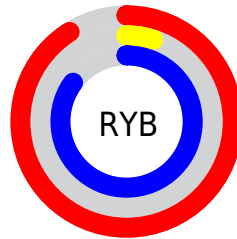

- Red (91%)
- Yellow (5%)
- Blue (85%)