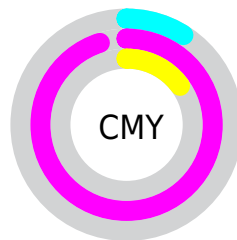

Details

The RYB color **231, 12, 218** is a light color, and the websafe version is hex **CC00CC**. The color can be described as light washed magenta. A complement of this color would be **12, 219, 231**, and the grayscale version is **100, 100, 100**.

A 20% lighter version of the original color is **255, 101, 255**, and **170, 0, 162** is the 20% darker color. If you saturate the color by 10%, you get **231, 0, 217**, and if you desaturate by 10%, it is **231, 35, 219**.

Distribution

- Red (91%)
- Green (5%)
- Blue (85%)

- Red (91%)
- Yellow (5%)
- Blue (85%)

- Cyan (0%)
- Magenta (95%)
- Yellow (6%)
- Black (9%)

- Cyan (9%)
- Magenta (95%)
- Yellow (15%)

Brightness & Saturation Gradients

These gradients show how the RYB color 231, 12, 218 changes by changing the brightness by 10 percent. The first figure shows a shift by +10% for each color and the second figure -10%.

Similar to the brightness gradients but the following saturation gradients show a change of the RYB color 231, 12, 218 by changing the saturation by 10% instead.