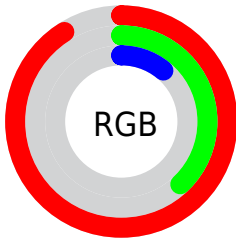

Distribution

- Red (91%)
- Green (38%)
- Blue (11%)