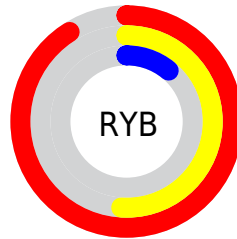

- Red (91%)
- Yellow (51%)
- Blue (11%)