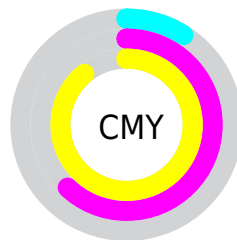

Details

The RYB color **231, 130, 28** is a dark color, and the websafe version is hex **FF6633**. The color can be described as dark washed orange. A complement of this color would be **28, 109, 231**, and the grayscale version is **129, 129, 129**.

A 20% lighter version of the original color is **255, 195, 81**, and **167, 54, 0** is the 20% darker color. If you saturate the color by 10%, you get **231, 120, 5**, and if you desaturate by 10%, it is **231, 141, 51**.

Distribution

- Red (91%)
- Green (38%)
- Blue (11%)

- Red (91%)
- Yellow (51%)
- Blue (11%)

- Cyan (0%)
- Magenta (58%)
- Yellow (88%)
- Black (9%)

- Cyan (9%)
- Magenta (62%)
- Yellow (89%)

Brightness & Saturation Gradients

These gradients show how the RYB color 231, 130, 28 changes by changing the brightness by 10 percent. The first figure shows a shift by +10% for each color and the second figure -10%.

Similar to the brightness gradients but the following saturation gradients show a change of the RYB color 231, 130, 28 by changing the saturation by 10% instead.