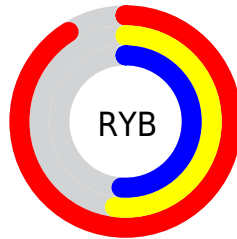

- Red (91%)
- Yellow (52%)
- Blue (51%)