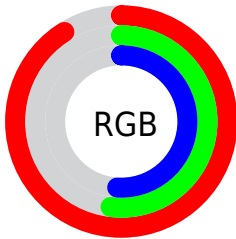

Distribution

- Red (91%)
- Green (52%)
- Blue (51%)