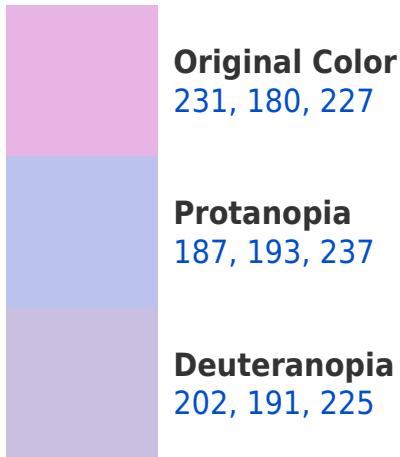

Large Text (above 18pt) WCAG AAA ✓ Pass

Any Text WCAG AAA ✓ Pass

If you want to check with other color combinations, try the [Color Contrast Checker](#).

RYB 231, 180, 227 Background

This preview shows how black text looks on a background with the RYB color 231, 180, 227.

This preview shows how white text looks on a background with the RYB color 231, 180, 227.

Color Blindness Simulation

Color vision deficiency is a very complex topic, and I could not describe the different causes any better than Wikipedia does, so if you want to learn more, you should check out their [article about color blindness](#).

Dichromacy

Tritanopia
227, 185, 199

Trichromacy

Original Color

231, 180, 227

Protanomaly

203, 189, 233

Deuteranomaly

213, 187, 226

Tritanomaly

228, 183, 209

Monochromacy

Original Color

231, 180, 227

Achromatopsia

201, 201, 201