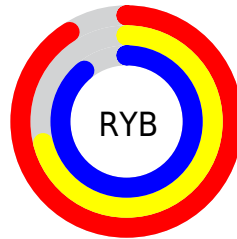

Details

The RYB color **231, 180, 227** is a light color, and the websafe version is hex **FFCCFF**. A complement of this color would be **180, 227, 231**, and the grayscale version is **200, 200, 200**.

A 20% lighter version of the original color is **255, 236, 255**, and **175, 127, 172** is the 20% darker color. If you saturate the color by 10%, you get **231, 157, 225**, and if you desaturate by 10%, it is **231, 203, 229**.

Distribution

Red (91%)

Green (71%)

Blue (89%)

Red (91%)

Yellow (71%)

Blue (89%)

Cyan (0%)