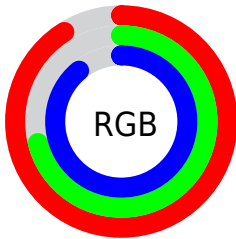

Distribution

Red (91%)

Green (71%)

Blue (89%)