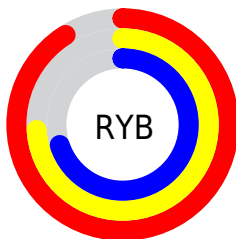

- Red (91%)
- Yellow (74%)
- Blue (70%)