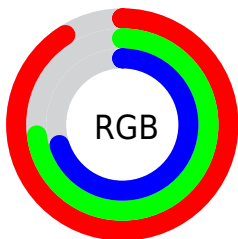

Distribution

- Red (91%)
- Green (73%)
- Blue (70%)