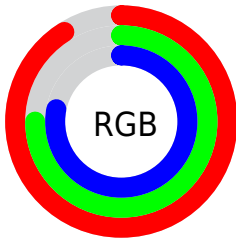

Distribution

- Red (91%)
- Green (75%)
- Blue (78%)