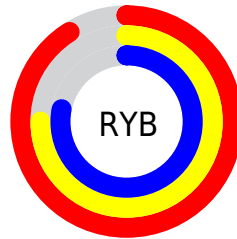

- Red (91%)
- Yellow (75%)
- Blue (78%)