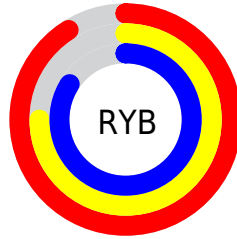

- Red (91%)
- Yellow (75%)
- Blue (84%)