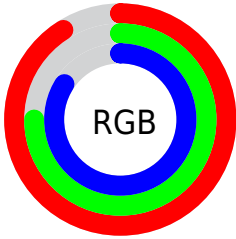

Distribution

- Red (91%)
- Green (75%)
- Blue (84%)