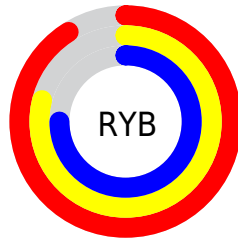

- Red (91%)
- Yellow (79%)
- Blue (75%)