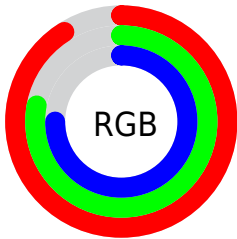

Distribution

- Red (91%)
- Green (78%)
- Blue (75%)