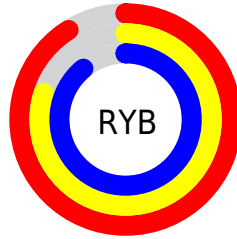

- Red (91%)
- Yellow (80%)
- Blue (89%)