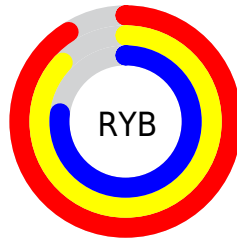

- Red (91%)
- Yellow (87%)
- Blue (77%)