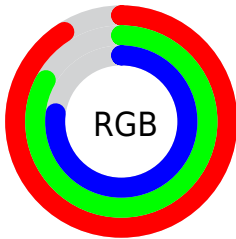

Distribution

- Red (91%)
- Green (83%)
- Blue (77%)