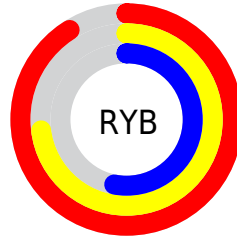

- Red (91%)
- Yellow (73%)
- Blue (53%)