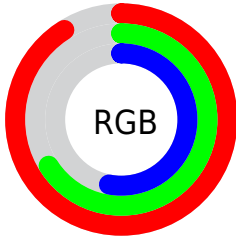

Distribution

- Red (91%)
- Green (66%)
- Blue (53%)