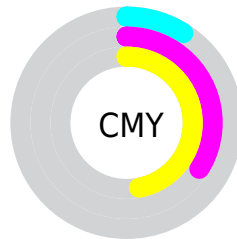

Details

The RYB color **232, 186, 136** is a light color, and the websafe version is hex **CC9966**. A complement of this color would be **136, 174, 232**, and the grayscale version is **184, 184, 184**.

A 20% lighter version of the original color is **249, 255, 190**, and **174, 134, 86** is the 20% darker color. If you saturate the color by 10%, you get **232, 176, 113**, and if you desaturate by 10%, it is **232, 197, 159**.

Distribution

- Red (91%)
- Green (66%)
- Blue (53%)

- Red (91%)
- Yellow (73%)
- Blue (53%)

- Cyan (0%)
- Magenta (27%)
- Yellow (41%)
- Black (9%)

- Cyan (9%)
- Magenta (34%)
- Yellow (47%)

Brightness & Saturation Gradients

These gradients show how the RYB color 232, 186, 136 changes by changing the brightness by 10 percent. The first figure shows a shift by +10% for each color and the second figure -10%.

Similar to the brightness gradients but the following saturation gradients show a change of the RYB color 232, 186, 136 by changing the saturation by 10% instead.