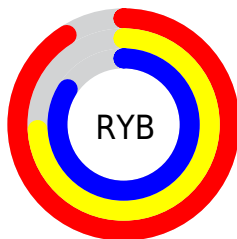

- Red (91%)
- Yellow (74%)
- Blue (84%)