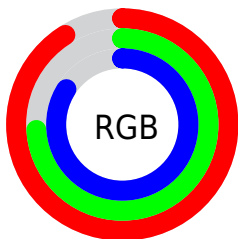

Distribution

- Red (91%)
- Green (74%)
- Blue (84%)