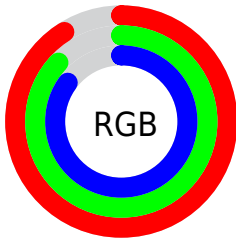

Distribution

- Red (91%)
- Green (87%)
- Blue (85%)