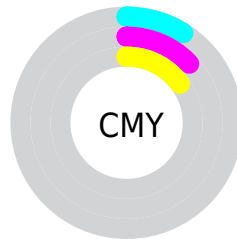

Details

The RYB color **232, 226, 218** is a light color, and the websafe version is hex **CCCCCC**. A complement of this color would be **218, 223, 232**, and the grayscale version is **225, 225, 225**.

A 20% lighter version of the original color is **255, 255, 255**, and **176, 171, 163** is the 20% darker color. If you saturate the color by 10%, you get **232, 215, 195**, and if you desaturate by 10%, it is **232, 236, 241**.

Distribution

- Red (91%)
- Green (87%)
- Blue (85%)

- Red (91%)
- Yellow (89%)
- Blue (85%)

- Cyan (0%)
- Magenta (4%)
- Yellow (6%)
- Black (9%)

- Cyan (9%)
- Magenta (13%)
- Yellow (15%)

Brightness & Saturation Gradients

These gradients show how the RYB color 232, 226, 218 changes by changing the brightness by 10 percent. The first figure shows a shift by +10% for each color and the second figure -10%.

Similar to the brightness gradients but the following saturation gradients show a change of the RYB color 232, 226, 218 by changing the saturation by 10% instead.