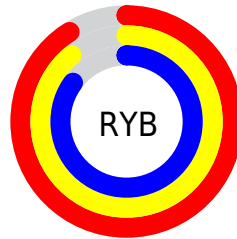

- Red (91%)
- Yellow (89%)
- Blue (85%)