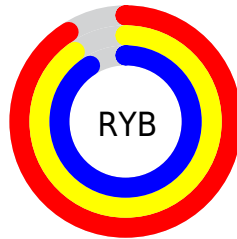

- Red (91%)
- Yellow (90%)
- Blue (91%)