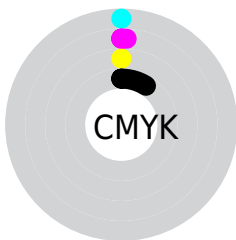

Details

The RYB color **232, 229, 231** is a light color, and the websafe version is hex FFFFFFFF. A complement of this color would be **229, 231, 232**, and the grayscale version is **230, 230, 230**.

A 20% lighter version of the original color is 255, 255, 255, and **176, 174, 175** is the 20% darker color. If you saturate the color by 10%, you get **232, 206, 223**, and if you desaturate by 10%, it is **232, 247, 252**.

Distribution

- Red (91%)
- Green (90%)
- Blue (91%)

- Red (91%)
- Yellow (90%)
- Blue (91%)

- Cyan (0%)
- Magenta (1%)
- Yellow (0%)
- Black (9%)

- Cyan (9%)
- Magenta (10%)
- Yellow (9%)

Brightness & Saturation Gradients