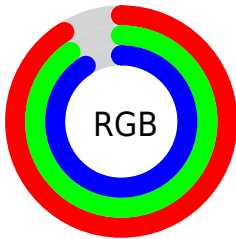

Distribution

- Red (91%)
- Green (90%)
- Blue (91%)