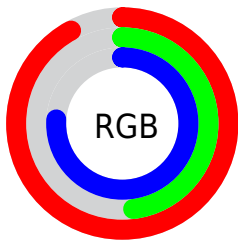

Distribution

- Red (92%)
- Green (48%)
- Blue (76%)