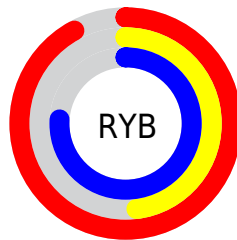

- Red (92%)
- Yellow (48%)
- Blue (76%)