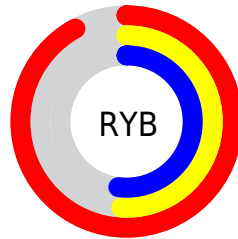

- Red (92%)
- Yellow (51%)
- Blue (52%)