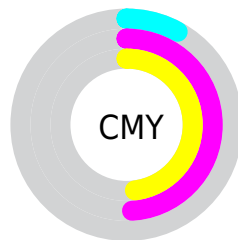

# Details

The RYB color **234, 129, 132** is a light color, and the websafe version is hex **FF9999**. A complement of this color would be **129, 182, 234**, and the grayscale version is **161, 161, 161**.

A 20% lighter version of the original color is **255, 184, 185**, and **175, 77, 83** is the 20% darker color. If you saturate the color by 10%, you get **234, 106, 109**, and if you desaturate by 10%, it is **234, 152, 155**.

# Distribution

- Red (92%)
- Green (51%)
- Blue (52%)

- Red (92%)
- Yellow (51%)
- Blue (52%)

- Cyan (0%)
- Magenta (45%)
- Yellow (44%)
- Black (8%)

- Cyan (8%)
- Magenta (49%)
- Yellow (48%)

# Brightness & Saturation Gradients

These gradients show how the RYB color 234, 129, 132 changes by changing the brightness by 10 percent. The first figure shows a shift by +10% for each color and the second figure -10%.