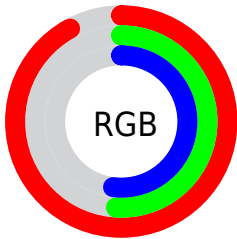

Distribution

- Red (92%)
- Green (51%)
- Blue (52%)