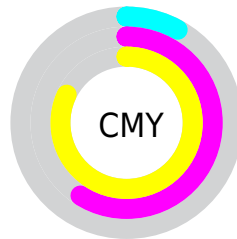

Details

The RYB color **234, 130, 46** is a dark color, and the websafe version is hex **FF6633**. The color can be described as dark washed orange. A complement of this color would be **46, 123, 234**, and the grayscale version is **137, 137, 137**.

A 20% lighter version of the original color is **255, 198, 96**, and **171, 73, 0** is the 20% darker color. If you saturate the color by 10%, you get **234, 117, 23**, and if you desaturate by 10%, it is **234, 143, 69**.

Distribution

Red (92%)

Green (41%)

Blue (18%)

Red (92%)

Yellow (51%)

Blue (18%)

Cyan (0%)

Magenta (56%)

Yellow (80%)

Black (8%)

Cyan (8%)

Magenta (59%)

Yellow (82%)

Brightness & Saturation Gradients

These gradients show how the RYB color 234, 130, 46 changes by changing the brightness by 10 percent. The first figure shows a shift by +10% for each color and the second figure -10%.