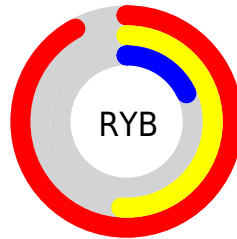

Details

The RYB color **234, 130, 46** is a dark color, and the websafe version is hex **FF6633**. The color can be described as dark washed orange. A complement of this color would be **46, 123, 234**, and the grayscale version is **137, 137, 137**.

A 20% lighter version of the original color is **255, 198, 96**, and **171, 73, 0** is the 20% darker color. If you saturate the color by 10%, you get **234, 117, 23**, and if you desaturate by 10%, it is **234, 143, 69**.

Distribution

Red (92%)

Green (41%)

Blue (18%)

Red (92%)

Yellow (51%)

Blue (18%)

Cyan (0%)