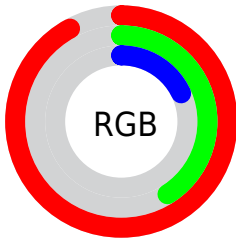

Distribution

Red (92%)

Green (41%)

Blue (18%)