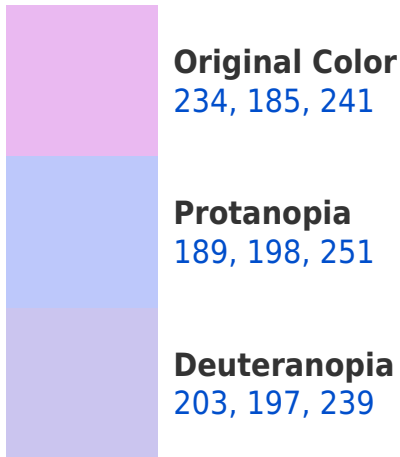

185, 226, 241

120, 108, 109

184, 0, 23

56, 0, 7

Previews

White Background

This preview shows how the RYB color 234, 185, 241 looks on a white background.

Color Contrast Check

RYB 234, 185, 241 Background

This preview shows how black text looks on a background with the RYB color 234, 185, 241.

This preview shows how white text looks on a background with the RYB color 234, 185, 241.

Dichromacy

Tritanopia
229, 191, 206

Trichromacy

Original Color

234, 185, 241

Protanomaly

205, 194, 247

Deuteranomaly

214, 193, 240

Tritanomaly

231, 189, 219

Monochromacy

Original Color

234, 185, 241

Achromatopsia

206, 206, 206