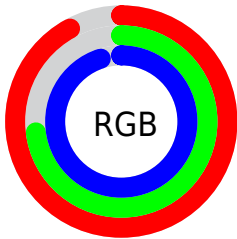

Distribution

- Red (92%)
- Green (73%)
- Blue (95%)