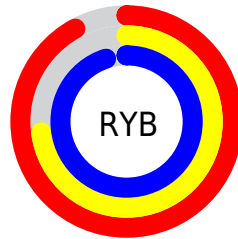

Conversions

Conversions Part 2

Format	Color
RYB	234, 185, 241
Decimal	15383025
CIELab	81.04, 27.07, -21.07
CIELCh	81, 34.299, 322.105
Yxy	58.5412, 0.3099, 0.2702
Android (android.graphics.Color)	4293573105 (0xFFEAB9F1)
YUV	206.0350, 17.2377, 24.5253
Hunter-Lab	76.5122, 22.7801, -16.9419

Details

The RYB color `234, 185, 241` is a light color, and the websafe version is hex `FFCCFF`. A complement of this color would be `185, 241, 234`, and the grayscale version is `206, 206, 206`.

A 20% lighter version of the original color is `255, 241, 255`, and `178, 131, 185` is the 20% darker color. If you saturate the color by 10%, you get `231, 161, 241`, and if you desaturate by 10%, it is `237, 209, 241`.

Distribution

- Red (92%)
- Green (73%)
- Blue (95%)

- Red (92%)
- Yellow (73%)
- Blue (95%)

- Cyan (3%)
- Magenta (23%)
- Yellow (0%)
- Black (5%)

- Cyan (8%)
- Magenta (27%)
- Yellow (5%)

Brightness & Saturation Gradients