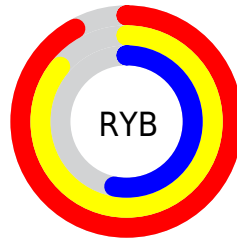

- Red (92%)
- Yellow (86%)
- Blue (53%)