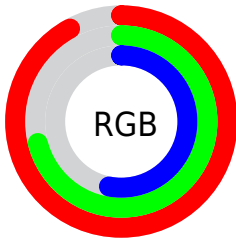

Distribution

- Red (92%)
- Green (71%)
- Blue (53%)