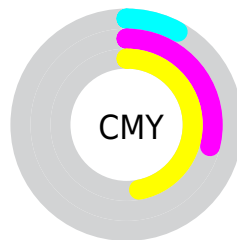

Details

The RYB color **234, 219, 134** is a light color, and the websafe version is hex **FFCC99**. A complement of this color would be **134, 169, 234**, and the grayscale version is **191, 191, 191**.

A 20% lighter version of the original color is **215, 255, 188**, and **176, 165, 84** is the 20% darker color. If you saturate the color by 10%, you get **234, 214, 111**, and if you desaturate by 10%, it is **234, 225, 157**.

Distribution

- Red (92%)
- Green (71%)
- Blue (53%)

- Red (92%)
- Yellow (86%)
- Blue (53%)

- Cyan (0%)
- Magenta (23%)
- Yellow (43%)
- Black (8%)

- Cyan (8%)
- Magenta (29%)
- Yellow (47%)

Brightness & Saturation Gradients

These gradients show how the RYB color 234, 219, 134 changes by changing the brightness by 10 percent. The first figure shows a shift by +10% for each color and the second figure -10%.

Similar to the brightness gradients but the following saturation gradients show a change of the RYB color 234, 219, 134 by changing the saturation by 10% instead.