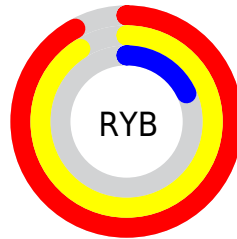

- Red (92%)
- Yellow (91%)
- Blue (18%)