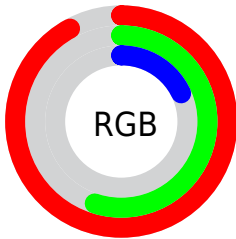

Distribution

- Red (92%)
- Green (55%)
- Blue (18%)