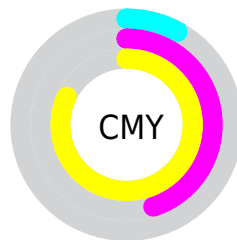

Details

The RYB color **234, 232, 45** is a dark color, and the websafe version is hex **FF9933**. The color can be described as middle washed orange. A complement of this color would be **45, 108, 234**, and the grayscale version is **157, 157, 157**.

A 20% lighter version of the original color is **200, 255, 98**, and **164, 172, 0** is the 20% darker color. If you saturate the color by 10%, you get **234, 230, 22**, and if you desaturate by 10%, it is **234, 234, 68**.

Distribution

- Red (92%)
- Green (55%)
- Blue (18%)

- Red (92%)
- Yellow (91%)
- Blue (18%)

- Cyan (0%)
- Magenta (41%)
- Yellow (81%)
- Black (8%)

- Cyan (8%)
- Magenta (45%)
- Yellow (82%)

Brightness & Saturation Gradients

These gradients show how the RYB color 234, 232, 45 changes by changing the brightness by 10 percent. The first figure shows a shift by +10% for each color and the second figure -10%.

Similar to the brightness gradients but the following saturation gradients show a change of the RYB color 234, 232, 45 by changing the saturation by 10% instead.