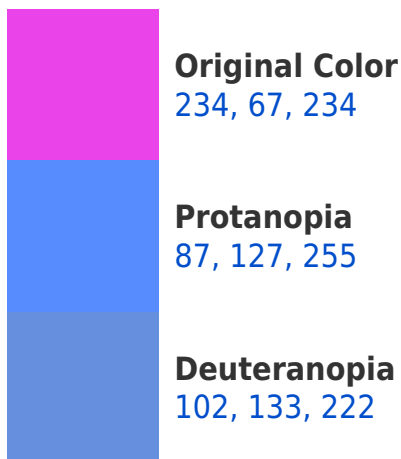

A 20% lighter version of the original color is **255, 130, 255**, and **174, 0, 177** is the 20% darker color. If you saturate the color by 10%, you get **234, 44, 234**, and if you desaturate by 10%, it is **234, 90, 234**.

Any Text WCAG AAA × Fail

If you want to check with other color combinations, try the [Color Contrast Checker](#).

R_{YB} 234, 67, 234 Background

This preview shows how black text looks on a background with the R_{YB} color 234, 67, 234.

This preview shows how white text looks on a background with the R_{YB} color 234, 67, 234.

Color Blindness Simulation

Color vision deficiency is a very complex topic, and I could not describe the different causes any better than Wikipedia does, so if you want to learn more, you should check out their [article about color blindness](#).

Dichromacy

Tritanopia
221, 108, 115

Trichromacy

Original Color

234, 67, 234

Protanomaly

140, 113, 247

Deuteranomaly