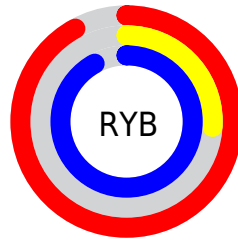

Details

The RYB color **234, 67, 234** is a light color, and the websafe version is hex **FF66FF**. The color can be described as light muted magenta. A complement of this color would be **67, 234, 234**, and the grayscale version is **135, 135, 135**.

A 20% lighter version of the original color is **255, 130, 255**, and **174, 0, 177** is the 20% darker color. If you saturate the color by 10%, you get **234, 44, 234**, and if you desaturate by 10%, it is **234, 90, 234**.

Distribution

Red (92%)

Green (26%)

Blue (92%)

Red (92%)

Yellow (26%)

Blue (92%)

Cyan (0%)