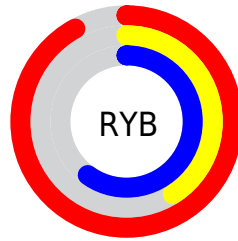

- Red (92%)
- Yellow (41%)
- Blue (60%)