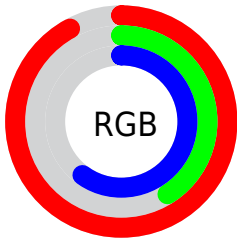

Distribution

- Red (92%)
- Green (41%)
- Blue (60%)