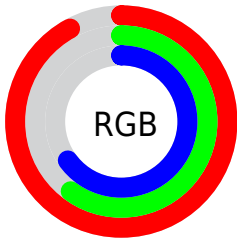

Distribution

Red (92%)

Green (60%)

Blue (65%)