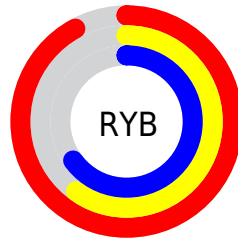

# Details

The RYB color **235, 154, 165** is a light color, and the websafe version is hex **FF9999**. A complement of this color would be **154, 197, 235**, and the grayscale version is **180, 180, 180**.

A 20% lighter version of the original color is **255, 209, 220**, and **177, 102, 113** is the 20% darker color. If you saturate the color by 10%, you get **235, 131, 145**, and if you desaturate by 10%, it is **235, 178, 185**.

# Distribution

Red (92%)

Green (60%)

Blue (65%)

Red (92%)

Yellow (60%)

Blue (65%)

Cyan (0%)