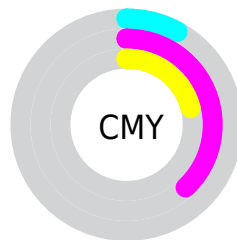

# Details

The RYB color **235, 157, 201** is a light color, and the websafe version is hex **FF99CC**. A complement of this color would be **157, 211, 235**, and the grayscale version is **185, 185, 185**.

A 20% lighter version of the original color is **255, 212, 255**, and **178, 104, 147** is the 20% darker color. If you saturate the color by 10%, you get **235, 134, 191**, and if you desaturate by 10%, it is **235, 181, 211**.

# Distribution

- Red (92%)
- Green (62%)
- Blue (79%)

- Red (92%)
- Yellow (62%)
- Blue (79%)

- Cyan (0%)
- Magenta (33%)
- Yellow (14%)
- Black (8%)

- Cyan (8%)
- Magenta (38%)
- Yellow (21%)

# Brightness & Saturation Gradients

These gradients show how the RYB color 235, 157, 201 changes by changing the brightness by 10 percent. The first figure shows a shift by +10% for each color and the second figure -10%.