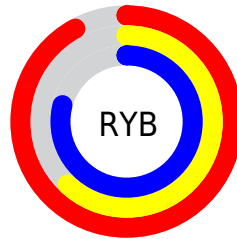

- Red (92%)
- Yellow (62%)
- Blue (79%)