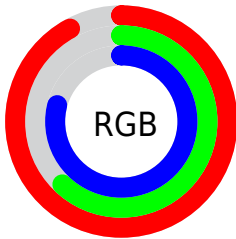

Distribution

- Red (92%)
- Green (62%)
- Blue (79%)