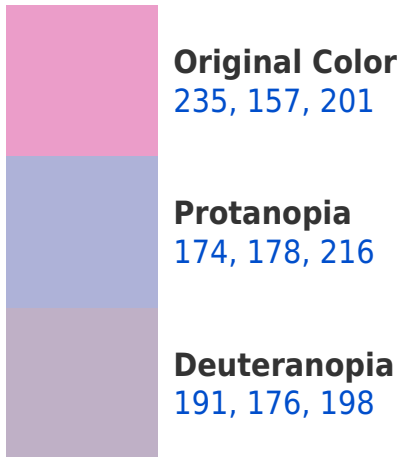

Color Blindness Simulation

Color vision deficiency is a very complex topic, and I could not describe the different causes any better than Wikipedia does, so if you want to learn more, you should check out their [article about color blindness](#).

Dichromacy