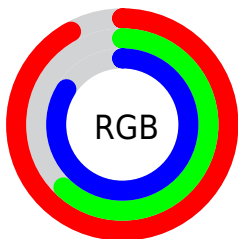

Distribution

Red (92%)

Green (62%)

Blue (84%)