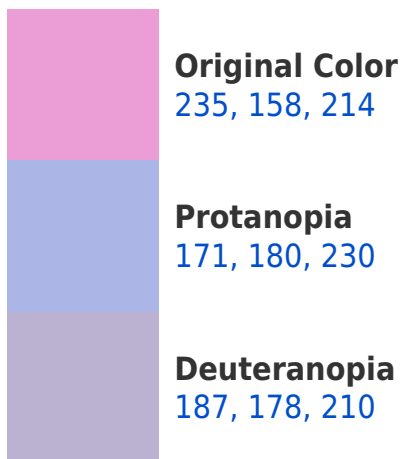

Color Blindness Simulation

Color vision deficiency is a very complex topic, and I could not describe the different causes any better than Wikipedia does, so if you want to learn more, you should check out their [article about color blindness](#).

Dichromacy