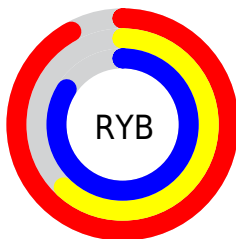

Red (92%)

Yellow (62%)

Blue (84%)