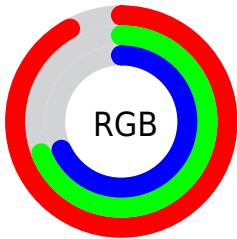

Distribution

Red (92%)

Green (69%)

Blue (68%)