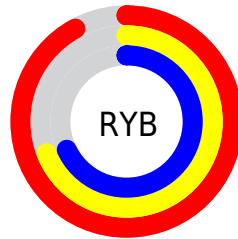

# Details

The RYB color **235, 175, 174** is a light color, and the websafe version is hex **CC9999**. A complement of this color would be **174, 204, 235**, and the grayscale version is **193, 193, 193**.

A 20% lighter version of the original color is **255, 231, 229**, and **178, 122, 122** is the 20% darker color. If you saturate the color by 10%, you get **235, 152, 151**, and if you desaturate by 10%, it is **235, 198, 198**.

# Distribution

Red (92%)

Green (69%)

Blue (68%)

Red (92%)

Yellow (69%)

Blue (68%)

Cyan (0%)