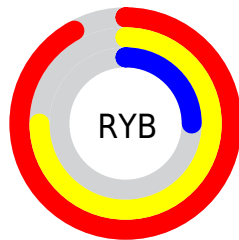

- Red (92%)
- Yellow (75%)
- Blue (25%)