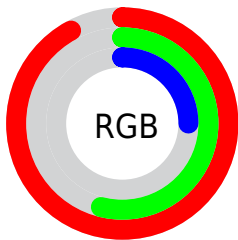

Distribution

- Red (92%)
- Green (54%)
- Blue (25%)