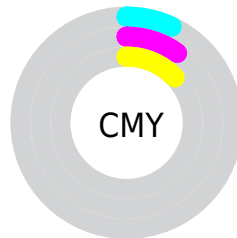

Details

The RYB color **235, 237, 222** is a light color, and the websafe version is hex FFFFFFFF. A complement of this color would be **222, 227, 237**, and the grayscale version is **231, 231, 231**.

A 20% lighter version of the original color is 255, 255, 255, and **178, 181, 167** is the 20% darker color. If you saturate the color by 10%, you get **231, 237, 198**, and if you desaturate by 10%, it is **237, 240, 246**.

Distribution

- Red (93%)
- Green (90%)
- Blue (87%)

- Red (92%)
- Yellow (93%)
- Blue (87%)

- Cyan (0%)
- Magenta (3%)
- Yellow (6%)
- Black (7%)

- Cyan (7%)
- Magenta (10%)
- Yellow (13%)

Brightness & Saturation Gradients

These gradients show how the RYB color 235, 237, 222 changes by changing the brightness by 10 percent. The first figure shows a shift by +10% for each color and the second figure -10%.

Similar to the brightness gradients but the following saturation gradients show a change of the RYB color 235, 237, 222 by changing the saturation by 10% instead.