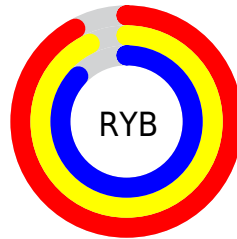

- Red (92%)
- Yellow (93%)
- Blue (87%)