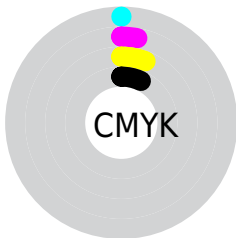

Details

The RYB color **235, 237, 222** is a light color, and the websafe version is hex FFFFFFFF. A complement of this color would be **222, 227, 237**, and the grayscale version is **231, 231, 231**.

A 20% lighter version of the original color is 255, 255, 255, and **178, 181, 167** is the 20% darker color. If you saturate the color by 10%, you get **231, 237, 198**, and if you desaturate by 10%, it is **237, 240, 246**.

Distribution

- Red (93%)
- Green (90%)
- Blue (87%)

- Red (92%)
- Yellow (93%)
- Blue (87%)

- Cyan (0%)
- Magenta (3%)
- Yellow (6%)
- Black (7%)

- Cyan (7%)
- Magenta (10%)
- Yellow (13%)

Brightness & Saturation Gradients