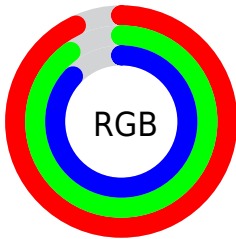

Distribution

- Red (93%)
- Green (90%)
- Blue (87%)