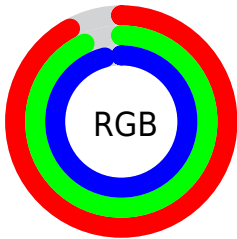

Distribution

Red (92%)

Green (93%)

Blue (96%)