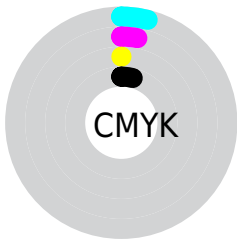

Details

The RYB color **235, 237, 245** is a light color, and the websafe version is hex FFFFFFFF. A complement of this color would be **239, 245, 235**, and the grayscale version is **238, 238, 238**.

A 20% lighter version of the original color is **255, 255, 255**, and **179, 181, 189** is the 20% darker color. If you saturate the color by 10%, you get **210, 217, 245**, and if you desaturate by 10%, it is **245, 255, 245**.

Distribution

Red (92%)

Green (93%)

Blue (96%)

Red (92%)

Yellow (93%)

Blue (96%)

Cyan (4%)

Magenta (3%)

Yellow (0%)

Black (4%)

Cyan (8%)

Magenta (7%)

Yellow (4%)

Brightness & Saturation Gradients

These gradients show how the RYB color 235, 237, 245 changes by changing the brightness by 10 percent. The first figure shows a shift by +10% for each color and the second figure -10%.