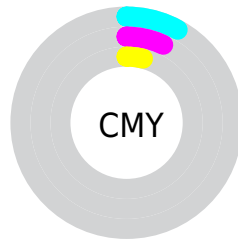

Details

The RYB color **235, 237, 245** is a light color, and the websafe version is hex FFFFFFFF. A complement of this color would be **239, 245, 235**, and the grayscale version is **238, 238, 238**.

A 20% lighter version of the original color is **255, 255, 255**, and **179, 181, 189** is the 20% darker color. If you saturate the color by 10%, you get **210, 217, 245**, and if you desaturate by 10%, it is **245, 255, 245**.

Distribution

Red (92%)

Green (93%)

Blue (96%)

Red (92%)

Yellow (93%)

Blue (96%)

Cyan (4%)

Magenta (3%)

Yellow (0%)

Black (4%)

Cyan (8%)

Magenta (7%)

Yellow (4%)

Brightness & Saturation Gradients

These gradients show how the RYB color 235, 237, 245 changes by changing the brightness by 10 percent. The first figure shows a shift by +10% for each color and the second figure -10%.