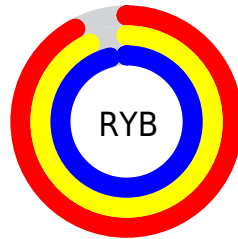

Details

The RYB color **235, 237, 245** is a light color, and the websafe version is hex FFFFFFFF. A complement of this color would be **239, 245, 235**, and the grayscale version is **238, 238, 238**.

A 20% lighter version of the original color is **255, 255, 255**, and **179, 181, 189** is the 20% darker color. If you saturate the color by 10%, you get **210, 217, 245**, and if you desaturate by 10%, it is **245, 255, 245**.

Distribution

Red (92%)

Green (93%)

Blue (96%)

Red (92%)

Yellow (93%)

Blue (96%)

Cyan (4%)