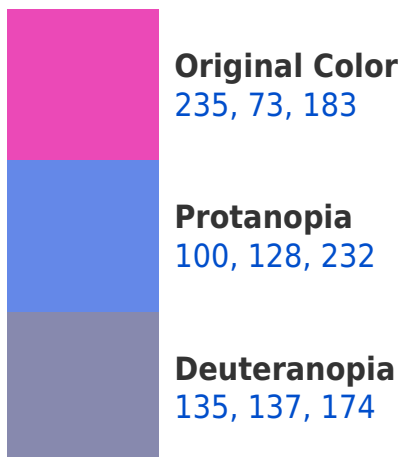

# Black Background

This preview shows how the RYB color 235, 73, 183 looks on a black background.

## **RYB 235, 73, 183 Background**

This preview shows how black text looks on a background with the RYB color 235, 73, 183.

This preview shows how white text looks on a background with the RYB color 235, 73, 183.

## Dichromacy

**Tritanopia**  
228, 96, 102

# Trichromacy

**Original Color**

235, 73, 183

**Protanomaly**

149, 113, 214

**Deuteranomaly**

171, 114, 177

**Tritanomaly**