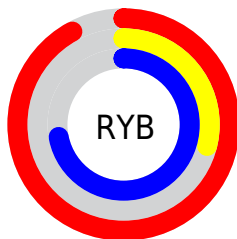

# Details

The RYB color **235, 73, 183** is a light color, and the websafe version is hex **FF66CC**. The color can be described as light muted rose. A complement of this color would be **73, 196, 235**, and the grayscale version is **134, 134, 134**.

A 20% lighter version of the original color is **255, 133, 239**, and **175, 0, 130** is the 20% darker color. If you saturate the color by 10%, you get **235, 50, 175**, and if you desaturate by 10%, it is **235, 97, 191**.

# Distribution

Red (92%)

Green (29%)

Blue (72%)

Red (92%)

Yellow (29%)

Blue (72%)

Cyan (0%)