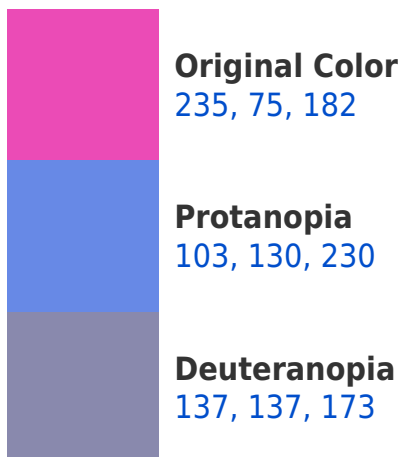

# Black Background

This preview shows how the RYB color 235, 75, 182 looks on a black background.

## **RYB 235, 75, 182 Background**

This preview shows how black text looks on a background with the RYB color 235, 75, 182.

This preview shows how white text looks on a background with the RYB color 235, 75, 182.

## Dichromacy

**Tritanopia**  
228, 97, 103

# Trichromacy

**Original Color**

235, 75, 182

**Protanomaly**

151, 114, 213

**Deuteranomaly**

173, 114, 176

**Tritanomaly**