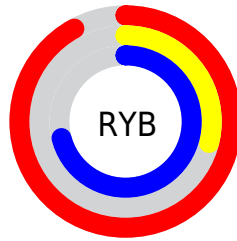

- Red (92%)
- Yellow (29%)
- Blue (71%)