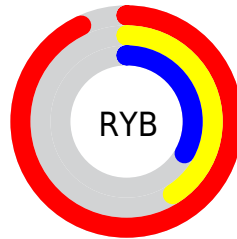

- Red (93%)
- Yellow (41%)
- Blue (33%)