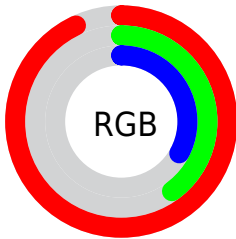

Distribution

- Red (93%)
- Green (40%)
- Blue (33%)