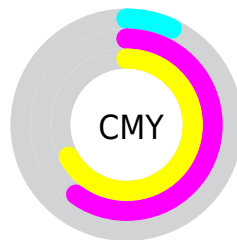

Details

The RYB color **236, 105, 85** is a dark color, and the websafe version is hex **FF6666**. The color can be described as middle muted orange. A complement of this color would be **85, 156, 236**, and the grayscale version is **141, 141, 141**.

A 20% lighter version of the original color is **255, 163, 135**, and **174, 49, 39** is the 20% darker color. If you saturate the color by 10%, you get **236, 85, 61**, and if you desaturate by 10%, it is **236, 126, 109**.

Distribution

- Red (93%)
- Green (40%)
- Blue (33%)

- Red (93%)
- Yellow (41%)
- Blue (33%)

- Cyan (0%)
- Magenta (56%)
- Yellow (64%)
- Black (7%)

- Cyan (7%)
- Magenta (60%)
- Yellow (67%)

Brightness & Saturation Gradients

These gradients show how the RYB color 236, 105, 85 changes by changing the brightness by 10 percent. The first figure shows a shift by +10% for each color and the second figure -10%.

Similar to the brightness gradients but the following saturation gradients show a change of the RYB color 236, 105, 85 by changing the saturation by 10% instead.