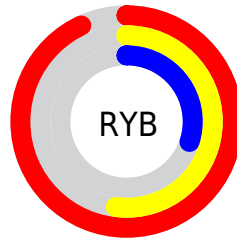

- Red (93%)
- Yellow (52%)
- Blue (30%)