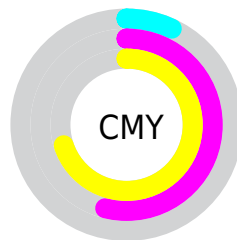

# Details

The RYB color **236, 133, 76** is a dark color, and the websafe version is hex **CC6633**. The color can be described as middle muted orange. A complement of this color would be **76, 144, 236**, and the grayscale version is **149, 149, 149**.

A 20% lighter version of the original color is **255, 197, 126**, and **174, 79, 29** is the 20% darker color. If you saturate the color by 10%, you get **236, 119, 52**, and if you desaturate by 10%, it is **236, 147, 100**.

# Distribution

- Red (93%)
- Green (46%)
- Blue (30%)

- Red (93%)
- Yellow (52%)
- Blue (30%)

- Cyan (0%)
- Magenta (50%)
- Yellow (68%)
- Black (7%)

- Cyan (7%)
- Magenta (54%)
- Yellow (70%)

# Brightness & Saturation Gradients

These gradients show how the RYB color 236, 133, 76 changes by changing the brightness by 10 percent. The first figure shows a shift by +10% for each color and the second figure -10%.