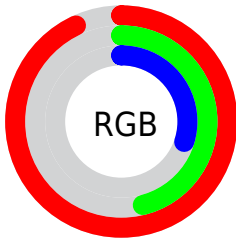

Distribution

- Red (93%)
- Green (46%)
- Blue (30%)