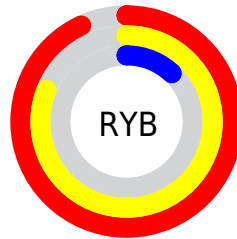

- Red (93%)
- Yellow (81%)
- Blue (12%)