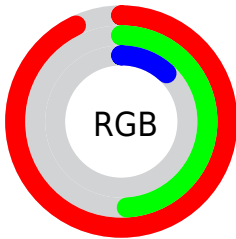

Distribution

- Red (93%)
- Green (49%)
- Blue (12%)