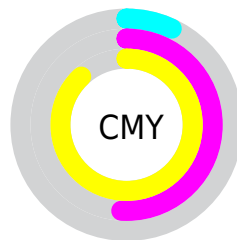

Details

The RYB color **236, 206, 30** is a dark color, and the websafe version is hex **CC6600**. The color can be described as dark washed orange. A complement of this color would be **30, 102, 236**, and the grayscale version is **148, 148, 148**.

A 20% lighter version of the original color is **224, 255, 86**, and **173, 129, 0** is the 20% darker color. If you saturate the color by 10%, you get **236, 203, 6**, and if you desaturate by 10%, it is **236, 210, 54**.

Distribution

- Red (93%)
- Green (49%)
- Blue (12%)

- Red (93%)
- Yellow (81%)
- Blue (12%)

- Cyan (0%)
- Magenta (47%)
- Yellow (87%)
- Black (7%)

- Cyan (7%)
- Magenta (51%)
- Yellow (88%)

Brightness & Saturation Gradients

These gradients show how the RYB color 236, 206, 30 changes by changing the brightness by 10 percent. The first figure shows a shift by +10% for each color and the second figure -10%.

Similar to the brightness gradients but the following saturation gradients show a change of the RYB color 236, 206, 30 by changing the saturation by 10% instead.