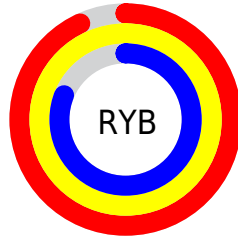

- Red (93%)
- Yellow (100%)
- Blue (81%)