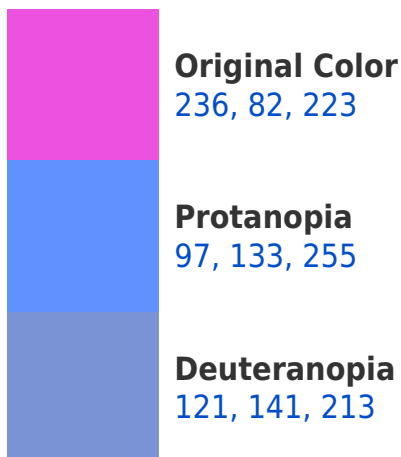

A 20% lighter version of the original color is **255, 141, 255**, and **177, 0, 167** is the 20% darker color. If you saturate the color by 10%, you get **236, 58, 221**, and if you desaturate by 10%, it is **236, 106, 225**.

82, 179, 236

117, 106, 116

181, 0, 166

54, 0, 49

Previews

White Background

This preview shows how the RYB color 236, 82, 223 looks on a white background.

Color Contrast Check

R Y B 236, 82, 223 Background

This preview shows how black text looks on a background with the R Y B color 236, 82, 223.

This preview shows how white text looks on a background with the R Y B color 236, 82, 223.

Dichromacy

Tritanopia
225, 112, 120

Trichromacy

Original Color

236, 82, 223

Protanomaly

148, 121, 243

Deuteranomaly