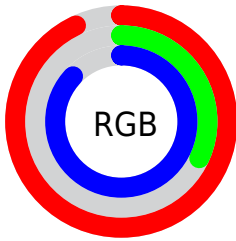

Distribution

- Red (93%)
- Green (32%)
- Blue (87%)