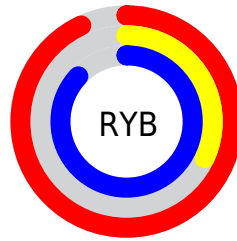

- Red (93%)
- Yellow (32%)
- Blue (87%)