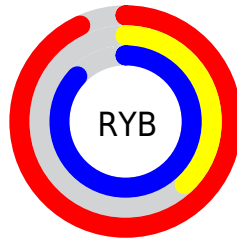

- Red (93%)
- Yellow (38%)
- Blue (87%)