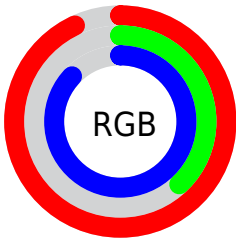

Distribution

- Red (93%)
- Green (38%)
- Blue (87%)