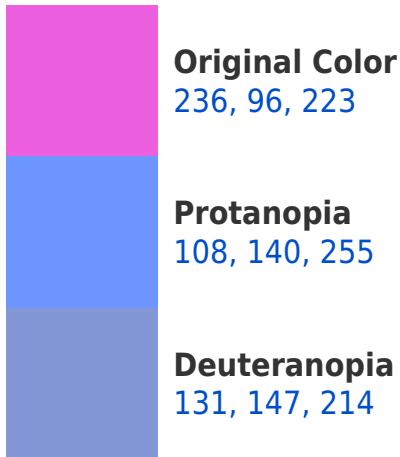

A 20% lighter version of the original color is **255, 153, 255**, and **177, 31, 167** is the 20% darker color. If you saturate the color by 10%, you get **236, 72, 221**, and if you desaturate by 10%, it is **236, 120, 225**.

96, 184, 236

117, 106, 116

181, 0, 164

54, 0, 49

Previews

White Background

This preview shows how the RYB color 236, 96, 223 looks on a white background.

Color Contrast Check

RYB 236, 96, 223 Background

This preview shows how black text looks on a background with the RYB color 236, 96, 223.

This preview shows how white text looks on a background with the RYB color 236, 96, 223.

Dichromacy

Tritanopia
226, 121, 130

Trichromacy

Original Color

236, 96, 223

Protanomaly

155, 130, 243

Deuteranomaly