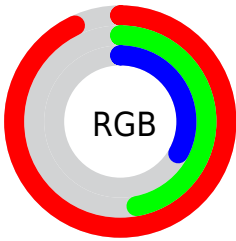

Distribution

- Red (93%)
- Green (47%)
- Blue (33%)