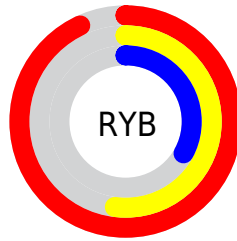

- Red (93%)
- Yellow (52%)
- Blue (33%)