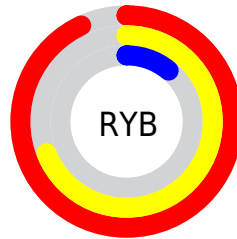

Details

The RYB color **237, 176, 27** is a dark color, and the websafe version is hex **CC6600**. The color can be described as dark washed orange. A complement of this color would be **27, 105, 237**, and the grayscale version is **141, 141, 141**.

A 20% lighter version of the original color is **255, 253, 82**, and **174, 96, 0** is the 20% darker color. If you saturate the color by 10%, you get **237, 169, 3**, and if you desaturate by 10%, it is **237, 182, 51**.

Distribution

Red (93%)

Green (45%)

Blue (11%)

Red (93%)

Yellow (69%)

Blue (11%)

Cyan (0%)