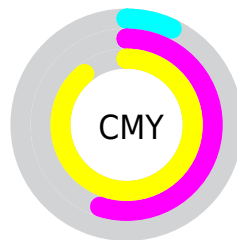

Details

The RYB color **237, 176, 27** is a dark color, and the websafe version is hex **CC6600**. The color can be described as dark washed orange. A complement of this color would be **27, 105, 237**, and the grayscale version is **141, 141, 141**.

A 20% lighter version of the original color is **255, 253, 82**, and **174, 96, 0** is the 20% darker color. If you saturate the color by 10%, you get **237, 169, 3**, and if you desaturate by 10%, it is **237, 182, 51**.

Distribution

Red (93%)

Green (45%)

Blue (11%)

Red (93%)

Yellow (69%)

Blue (11%)

Cyan (0%)

Magenta (52%)

Yellow (89%)

Black (7%)

Cyan (7%)

Magenta (55%)

Yellow (89%)

Brightness & Saturation Gradients

These gradients show how the RYB color 237, 176, 27 changes by changing the brightness by 10 percent. The first figure shows a shift by +10% for each color and the second figure -10%.