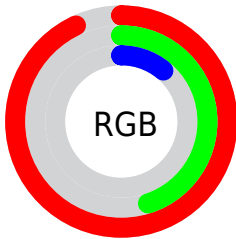

Distribution

Red (93%)

Green (45%)

Blue (11%)